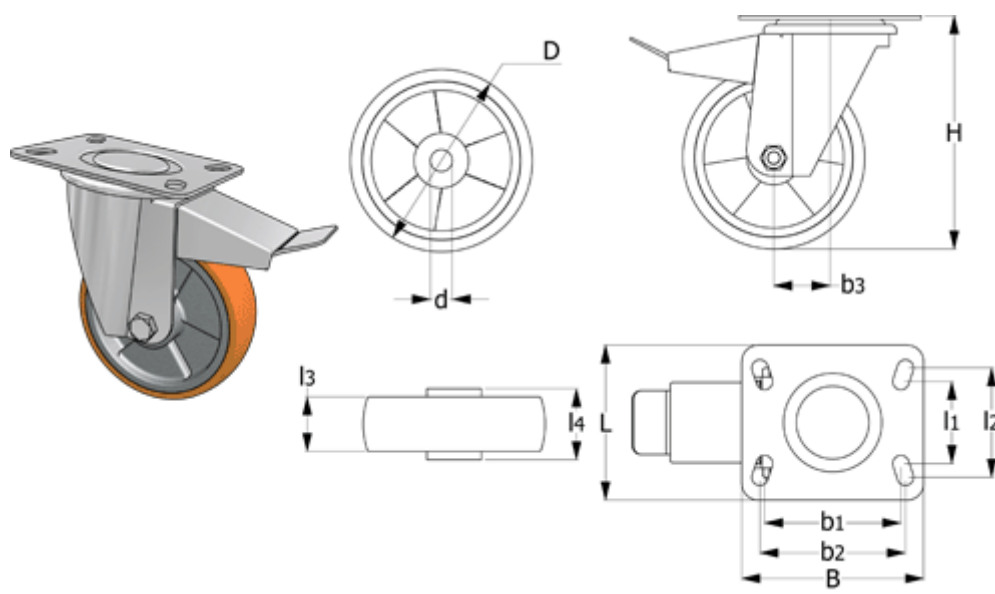

Data Sheet

Article number: 2314451601

Description: E+G Aluminiums wheel 451601
RE.F5-080-SSF turning plate w/brake

Measures

B	= 100	H	= 107	s	= 9
b1	= 75	L	= 85	Type	= RE.F5-080-SSF
b2	= 80	l1	= 45	Weight (g)	= 910
b3	= 39	l2	= 60		
Code	= 451601	l3	= 25		
D	= 80	l4	= 30		
d	= 12	R	= 120		
Dynamic load (N)	= 2000	Rolling resistance (N)	= 1500		